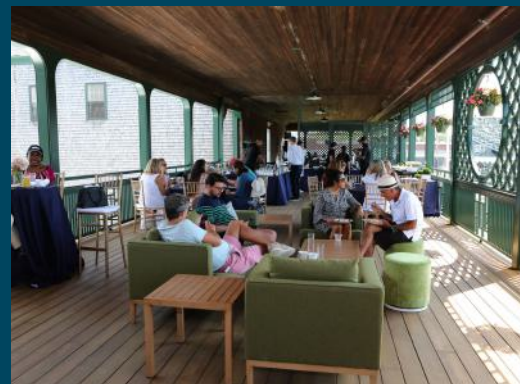

HALL OF FAME
OPEN for the
Van Alen Cup

ATP CHALLENGER
TOUR
WTA 125

NEWPORT | JULY 6-13

HOSPITALITY PACKAGES

The Hall of Fame Open offers unique hospitality spaces perfect for entertaining guests or networking with clients all surrounded by the excitement of New England's only professional tennis event.

Upgrade your tennis experience and enjoy exclusive hospitality spaces throughout the grounds. Our hospitality spaces offer shaded seating outside of the stadium with complimentary food and beverages. During the day ATP and WTA players will stop by the lounges to meet fans.

TOURNAMENT HOSPITALITY OPPORTUNITIES

- ◆ Daily Hospitality: One six-seat box + access to 1881 Club on the Horseshoe Piazza
- ◆ Access to a private event space for a larger group

For more information on hospitality offerings, please contact Ben Wauters, Senior Sales Manager at bwauters@tennisfame.com